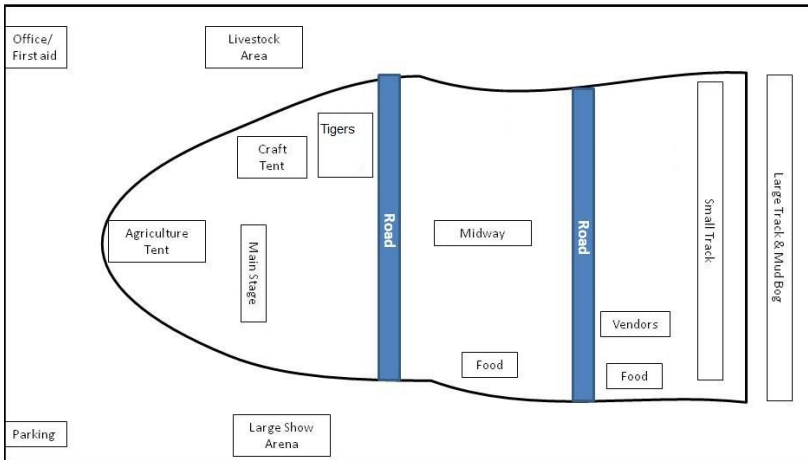

ADMISSION:
THURS & FRI. — $6 ADULTS
$4 KIDS (6-12)
SAT & SUN. — $8 ADULTS
$4 KIDS (6-12)

CHILDREN UNDER 6 FREE

OPEN EVERY NIGHT TILL 10PM

EVENTS, TIMES & LOCATIONS ARE SUBJECT TO CHANGE—STOP BY THE FAIR OFFICE FOR UPDATES